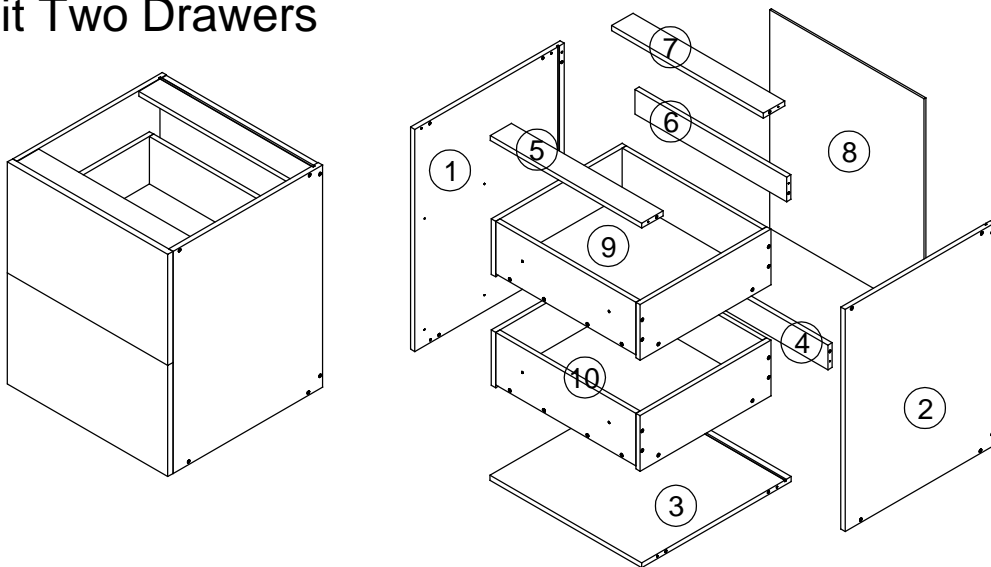

Base Unit Two Drawers

A:12pcs
ø7x48mm

B:12pcs
ø8x40mm

C:2pcs

D:12pcs
ø4x16mm

1

2

3

4

After installing the cabinet, install the drawer box according to the installation instructions of the drawer.

Base Unit Two Drawers

A:14pcs
ø7x48mm

B:6pcs
ø8x40mm

C:2pcs

D:12pcs
ø4x16mm

After installing the cabinet, install the drawer box according to the installation instructions of the drawer.