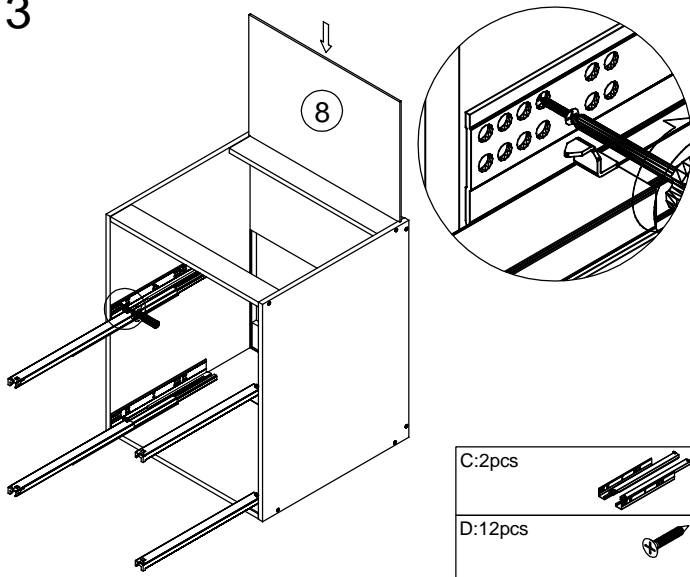

Base Unit Two Drawers

A:12pcs
ø7x48mm

B:12pcs
ø8x40mm

C:2pcs

D:12pcs
ø4x16mm

1

2

3

4

After installing the cabinet, install the drawer box according to the installation instructions of the drawer.

Base Unit Two Drawers

A:14pcs
ø7x48mm

B:6pcs
ø8x40mm

C:2pcs

D:12pcs
ø4x16mm

After installing the cabinet, install the drawer box according to the installation instructions of the drawer.