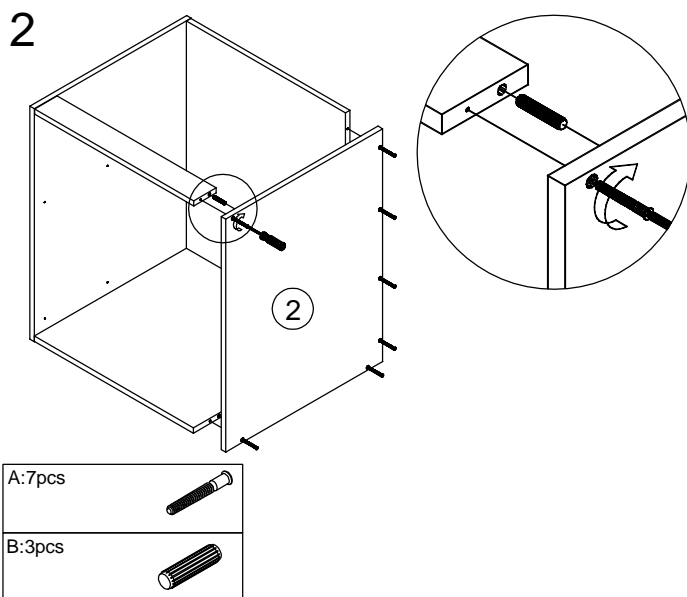

Base Unit Two Drawers

A:12pcs
ø7x48mm

B:12pcs
ø8x40mm

C:2pcs

D:12pcs
ø4x16mm

1

2

3

4

After installing the cabinet, install the drawer box according to the installation instructions of the drawer.

Base Unit Two Drawers

A:14pcs
ø7x48mm

B:6pcs
ø8x40mm

C:2pcs

D:12pcs
ø4x16mm

After installing the cabinet, install the drawer box according to the installation instructions of the drawer.