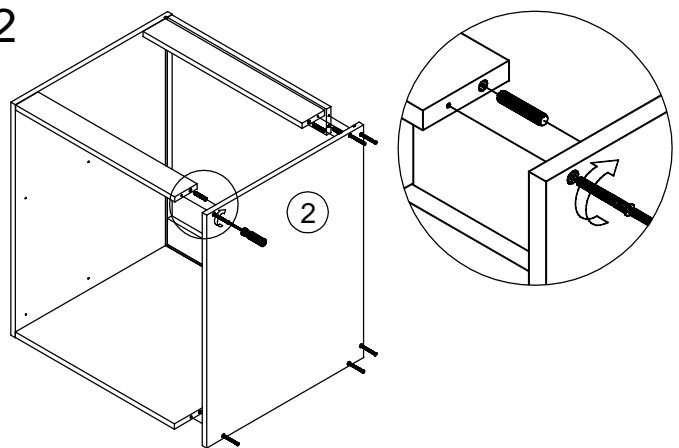

Base Unit Two Drawers

A:12pcs
ø7x48mm

B:12pcs
ø8x40mm

C:2pcs

D:12pcs
ø4x16mm

1

2

3

4

After installing the cabinet, install the drawer box according to the installation instructions of the drawer.

Base Unit Two Drawers

A:14pcs
ø7x48mm

B:6pcs
ø8x40mm

C:2pcs

D:12pcs
ø4x16mm

After installing the cabinet, install the drawer box according to the installation instructions of the drawer.