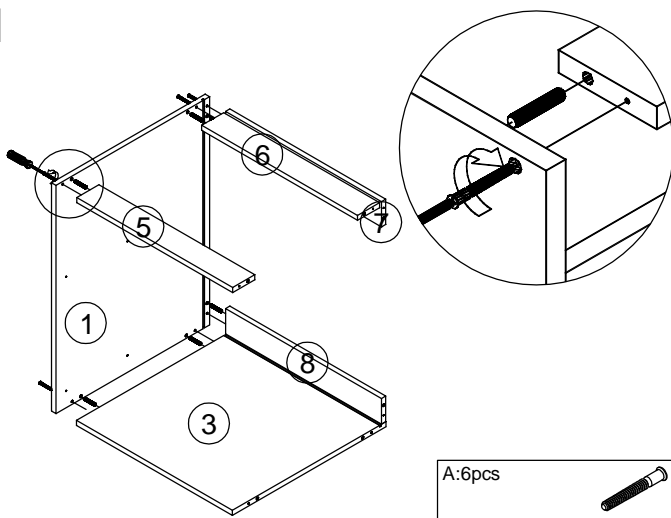

Base Unit Two Drawers

A:12pcs
ø7x48mm

B:12pcs
ø8x40mm

C:2pcs

D:12pcs
ø4x16mm

1

2

3

4

After installing the cabinet, install the drawer box according to the installation instructions of the drawer.

Base Unit Two Drawers

A:14pcs
ø7x48mm

B:6pcs
ø8x40mm

C:2pcs

D:12pcs
ø4x16mm

After installing the cabinet, install the drawer box according to the installation instructions of the drawer.