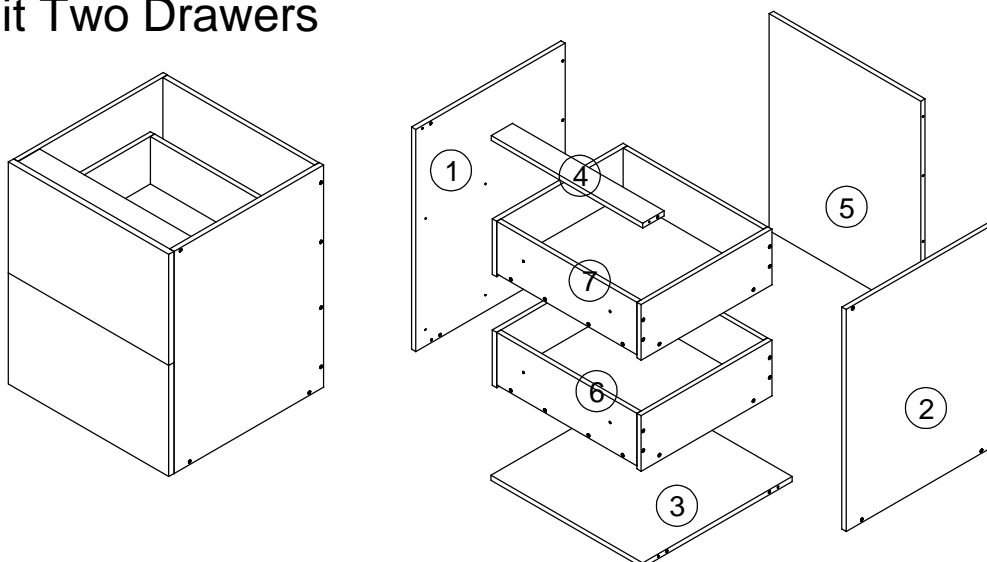

Base Unit Two Drawers

A:12pcs
ø7x48mm

B:12pcs
ø8x40mm

C:2pcs

D:12pcs
ø4x16mm

1

2

3

4

After installing the cabinet, install the drawer box according to the installation instructions of the drawer.

Base Unit Two Drawers

A:14pcs
ø7x48mm

B:6pcs
ø8x40mm

C:2pcs

D:12pcs
ø4x16mm

After installing the cabinet, install the drawer box according to the installation instructions of the drawer.