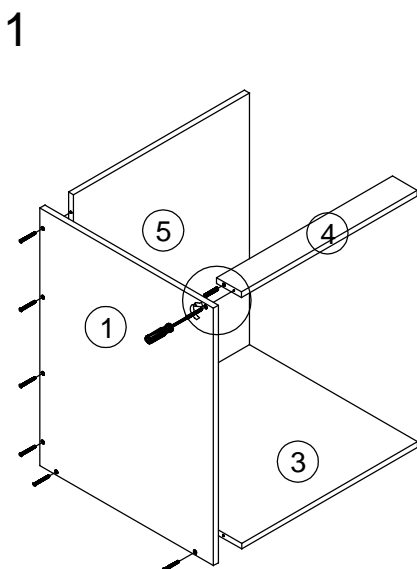

Base Unit Two Drawers

A:12pcs
ø7x48mm

B:12pcs
ø8x40mm

C:2pcs

D:12pcs
ø4x16mm

1

2

3

4

After installing the cabinet, install the drawer box according to the installation instructions of the drawer.

Base Unit Two Drawers

A:14pcs
ø7x48mm

B:6pcs
ø8x40mm

C:2pcs

D:12pcs
ø4x16mm

After installing the cabinet, install the drawer box according to the installation instructions of the drawer.